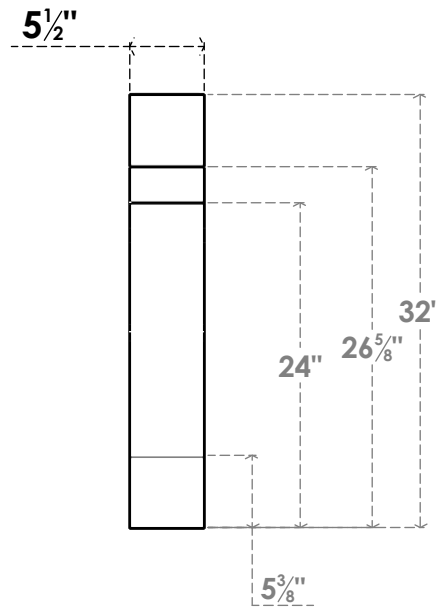

ITEM NUMBER: BRCPC055X28000X32000MRC

5 1/2"W X 28"D X 32"H MERCED ARCHITECTURAL GRADE PVC CLOSED KNEE BRACE

SIDE PROFILE

FRONT PROFILE

ISOMETRIC

EKENA MILLWORK
2300 WEST MAIN ST.
CLARKSVILLE, TX 75426
TOLL FREE: 866-607-0453
WWW.EKENAMILLWORK.COM