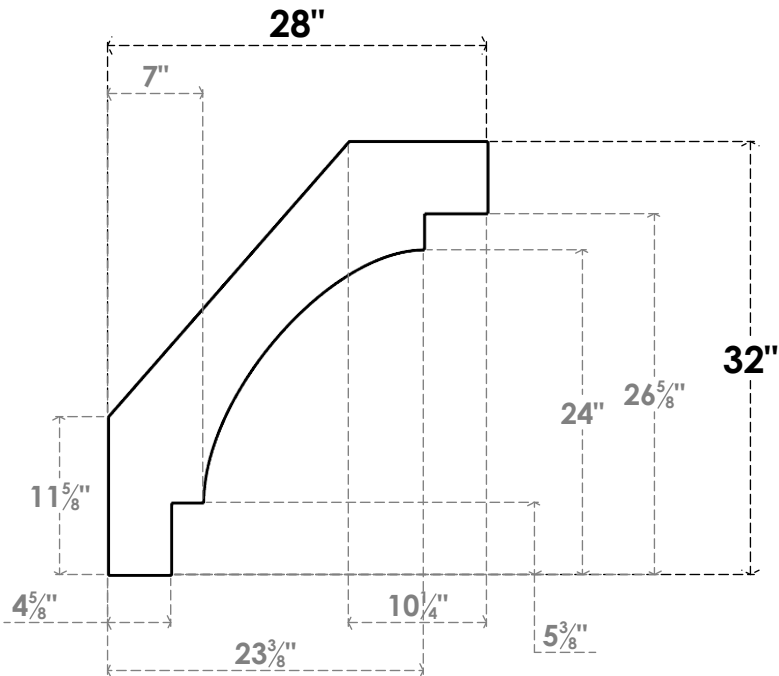

ITEM NUMBER: BRCPC055X28000X32000MRC

5 1/2"W X 28"D X 32"H MERCED ARCHITECTURAL GRADE PVC CLOSED KNEE BRACE

SIDE PROFILE

FRONT PROFILE

ISOMETRIC

EKENA MILLWORK
2300 WEST MAIN ST.
CLARKSVILLE, TX 75426
TOLL FREE: 866-607-0453
WWW.EKENAMILLWORK.COM